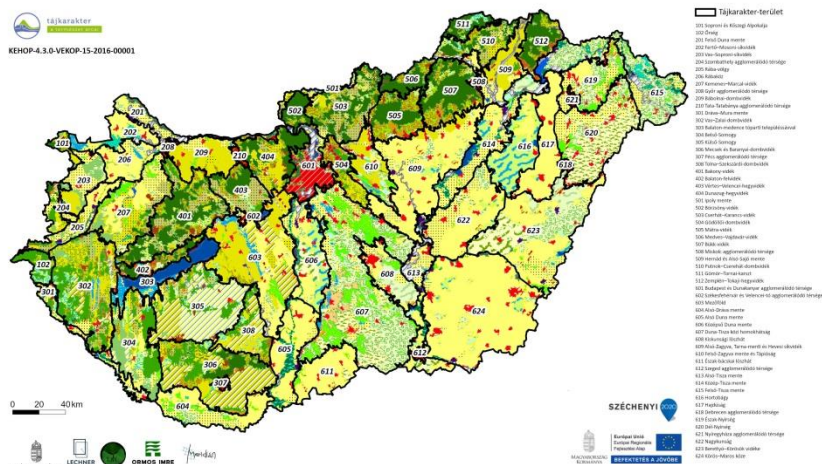

HUNGARIAN PRESIDENCY
Council of Europe
May – November 2021
PRÉSIDENTE HONGROISE
Conseil de l'Europe
Mai – Novembre 2021

Budapest, 10 August 2021

COUNCIL OF EUROPE

LANDSCAPE CONVENTION

NATIONAL SYMPOSIUM

ON THE IMPLEMENTATION OF THE COUNCIL OF EUROPE LANDSCAPE CONVENTION IN HUNGARY

ON THE OCCASION OF THE INTERNATIONAL LANDSCAPE DAY

*Symposium organised under the auspices of the Presidency of Hungary
of the Committee of Ministers of the Council of Europe*

DRAFT AGENDA

Council of Europe,
Budapest, European Youth Centre
Room A
21 October 2021

Landscape character areas of Hungary